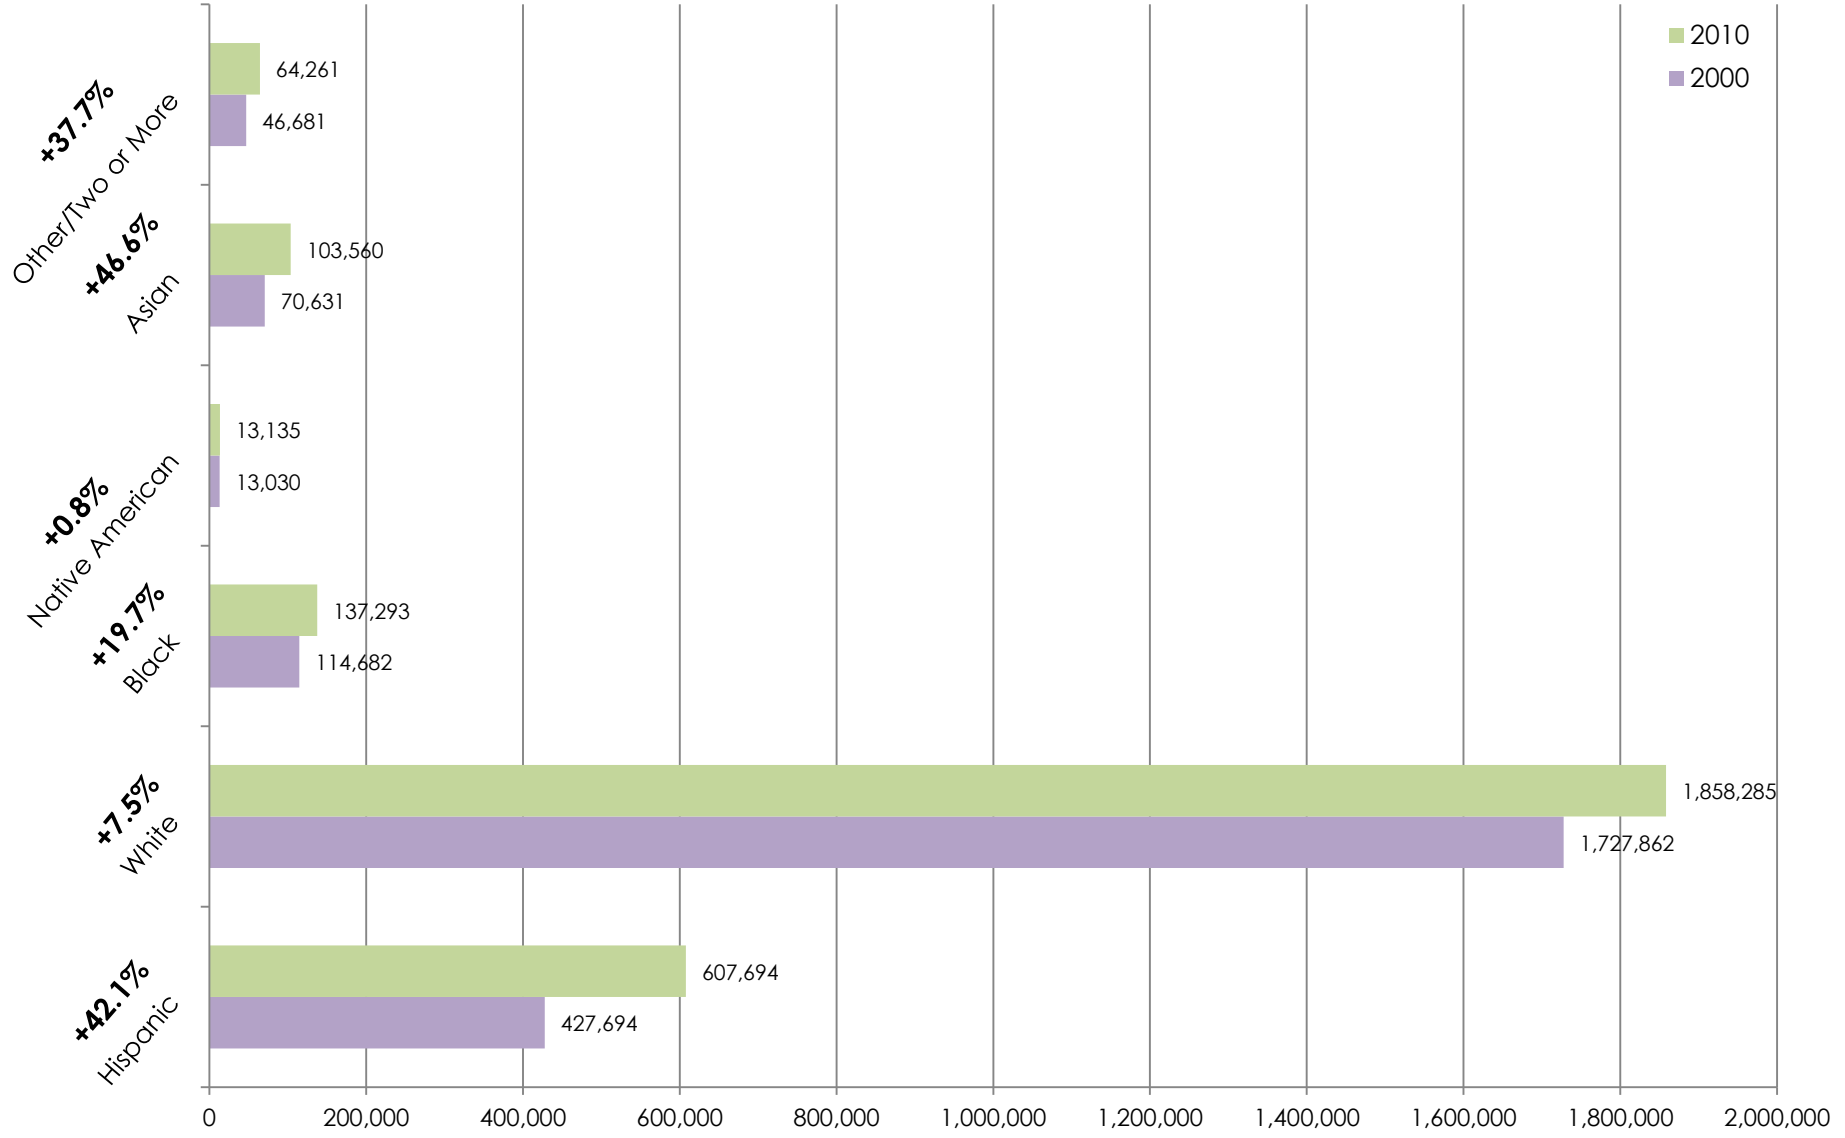

Denver Metro Area Change in Population by Race, 2000 to 2010

This graph shows the population, by race/ethnic group, for the seven county metro area in 2000 and 2010. The metro area added more than 130,000 whites and 180,000 Hispanics over the past decade. In terms of percent growth, the Asian and Hispanic segments of the population grew the fastest.

Data source: U.S. Census Bureau.