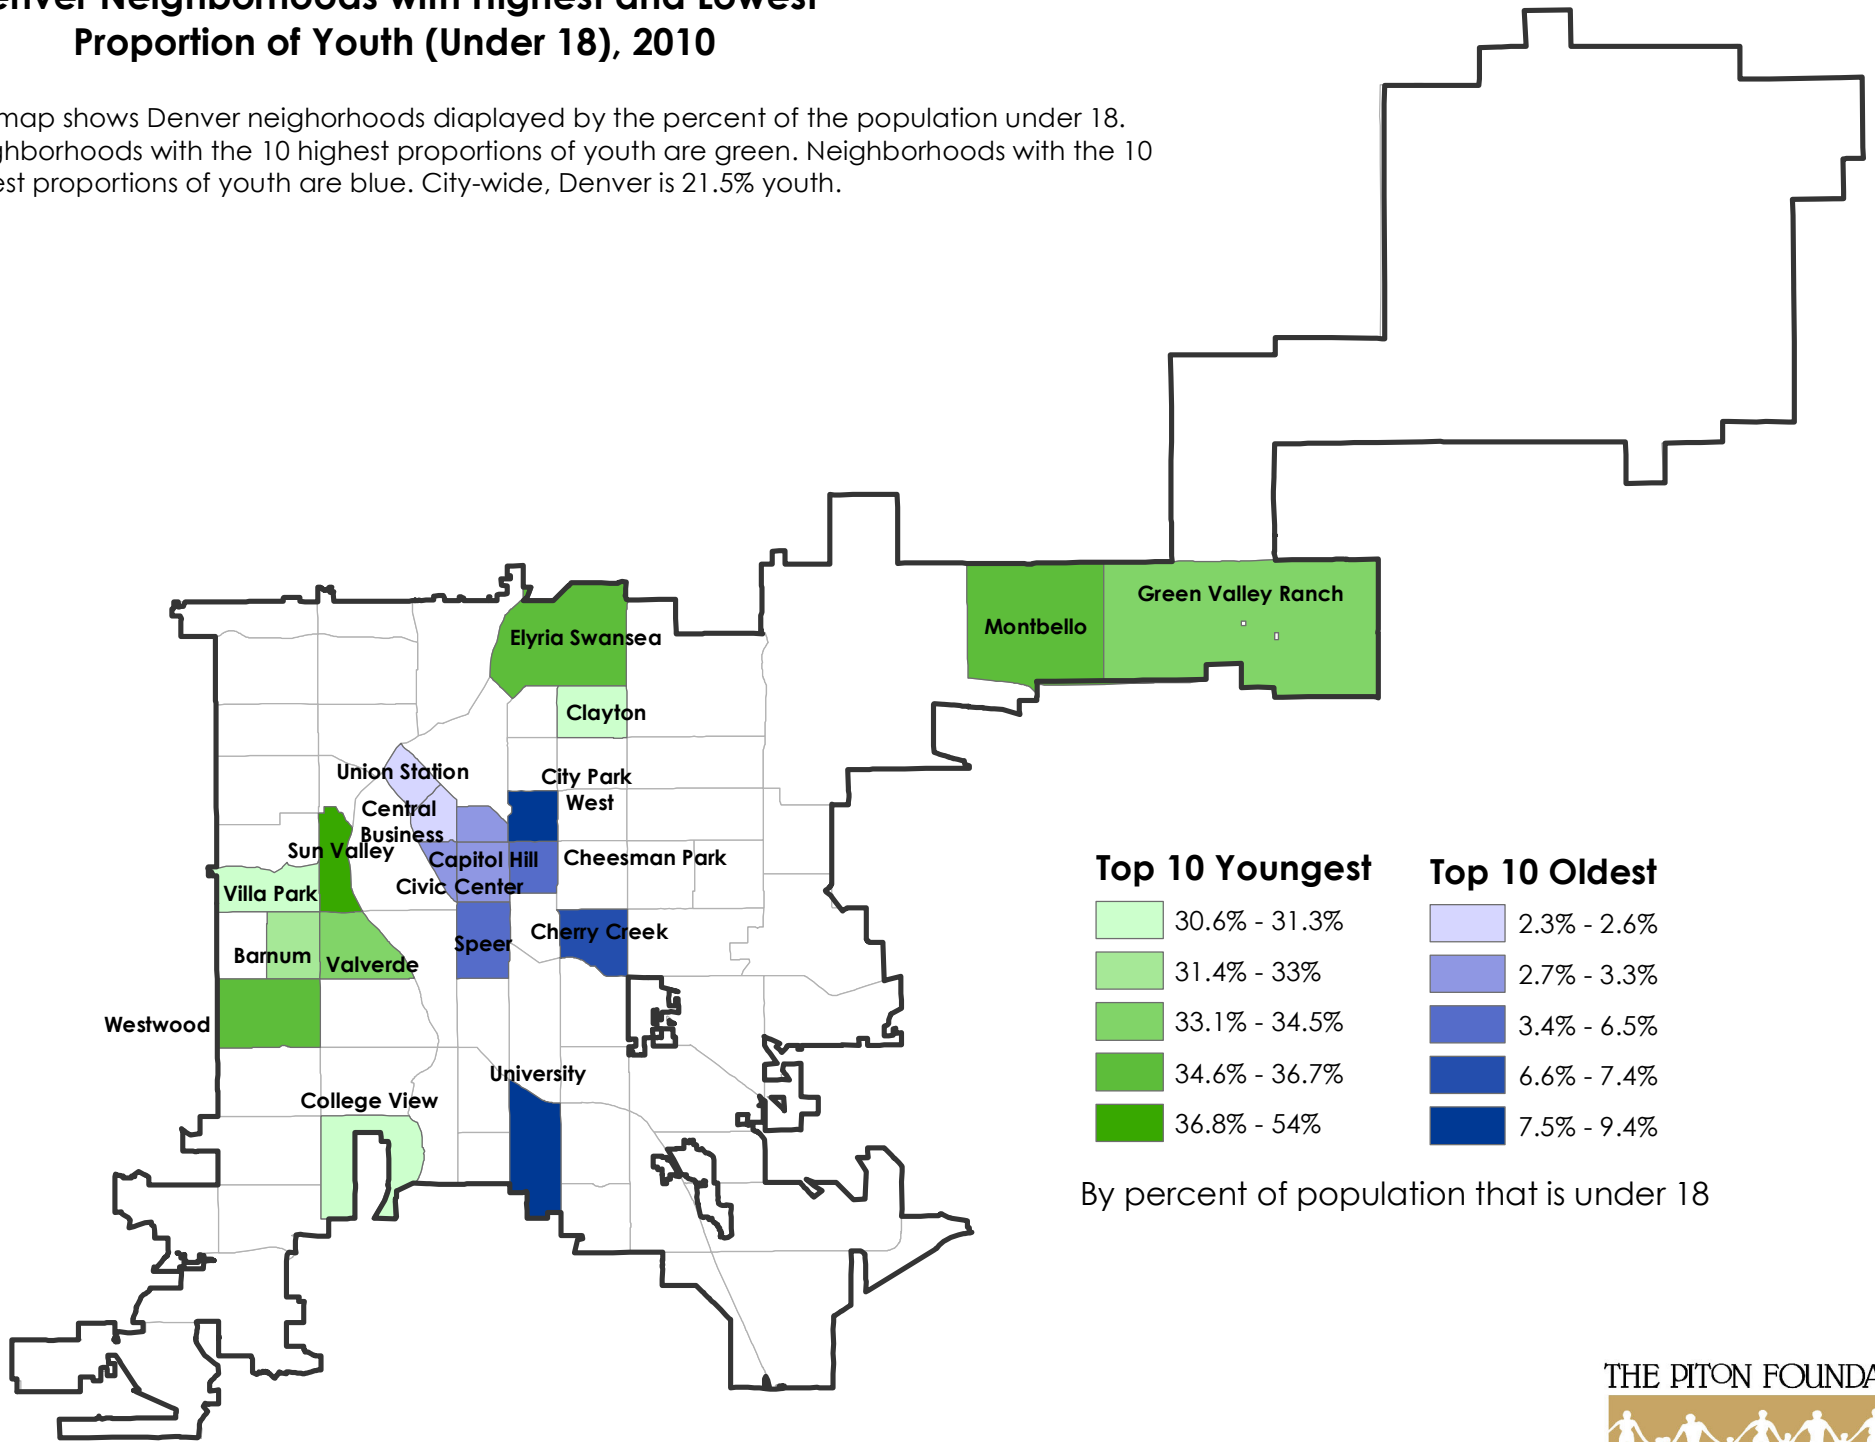

# Denver Neighborhoods with Highest and Lowest Proportion of Youth (Under 18), 2010

This map shows Denver neighborhoods displayed by the percent of the population under 18. Neighborhoods with the 10 highest proportions of youth are green. Neighborhoods with the 10 lowest proportions of youth are blue. City-wide, Denver is 21.5% youth.

### Top 10 Youngest

- 30.6% - 31.3%
- 31.4% - 33%
- 33.1% - 34.5%
- 34.6% - 36.7%
- 36.8% - 54%

### Top 10 Oldest

- 2.3% - 2.6%
- 2.7% - 3.3%
- 3.4% - 6.5%
- 6.6% - 7.4%
- 7.5% - 9.4%

By percent of population that is under 18