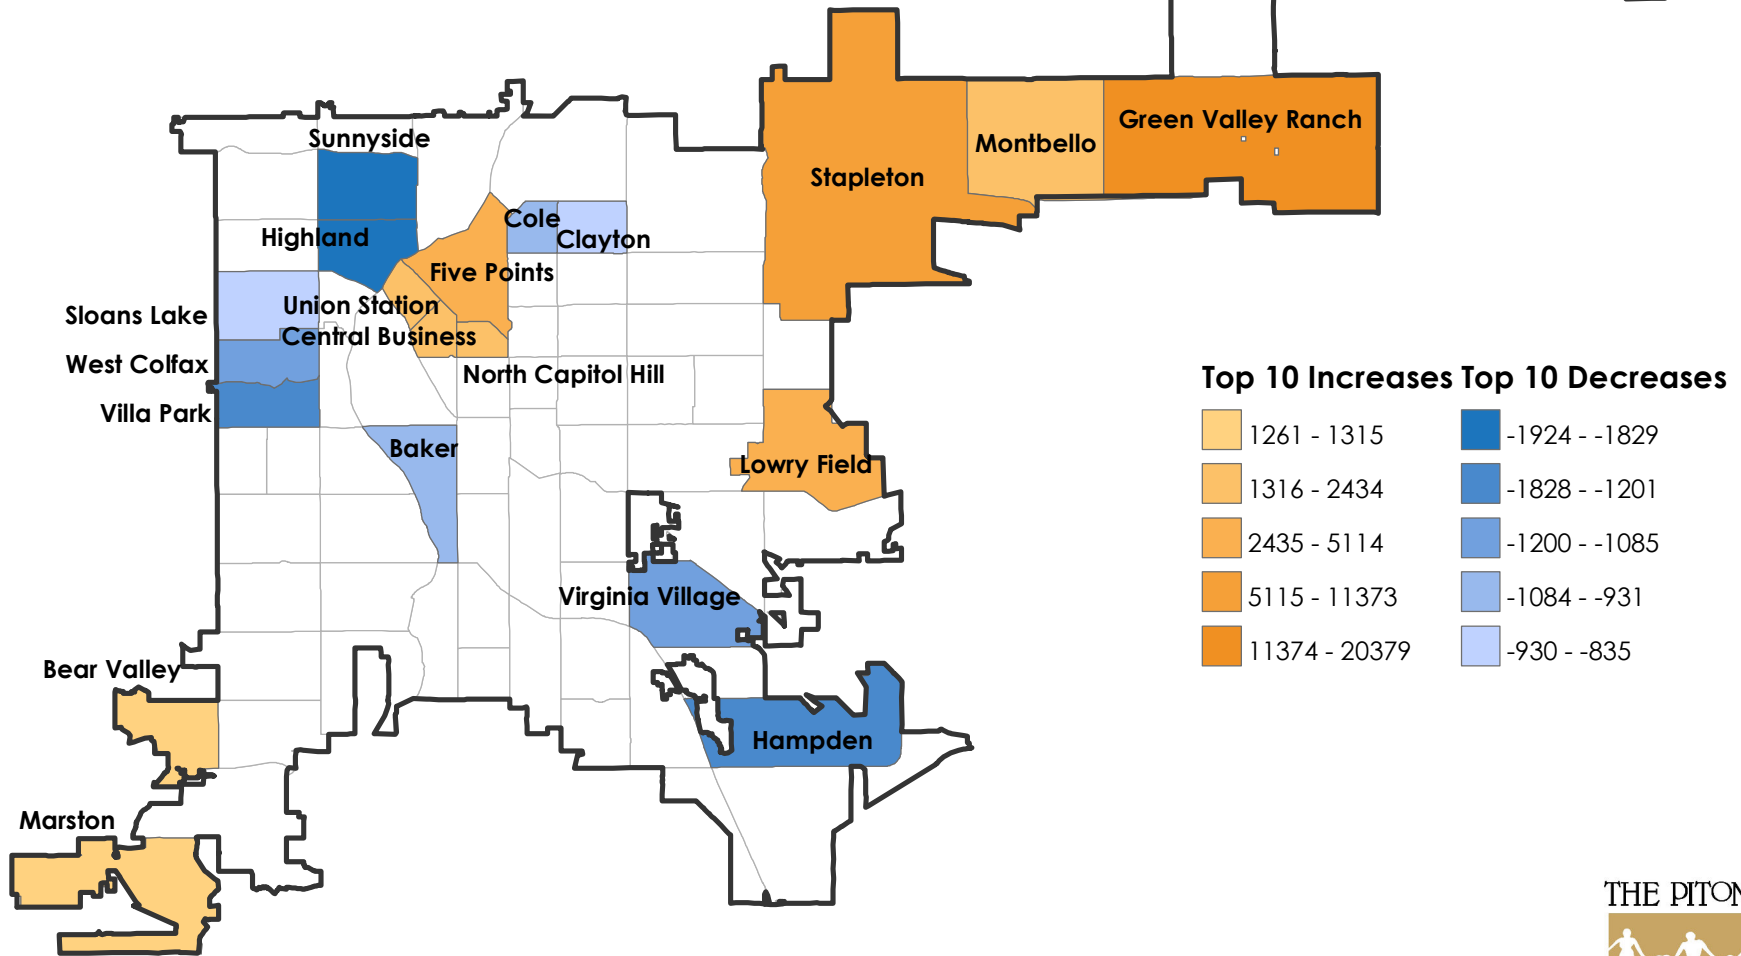

Denver Neighborhoods with Greatest Population Growth and Decline, 2000 to 2010

This map shows Denver neighborhoods displayed by the change in population. The 10 neighborhoods with the greatest population decreases over the past decade are shown in blue. The 10 neighborhoods with the greatest population increases are shown in orange.

Data Source: U.S. Census Bureau.