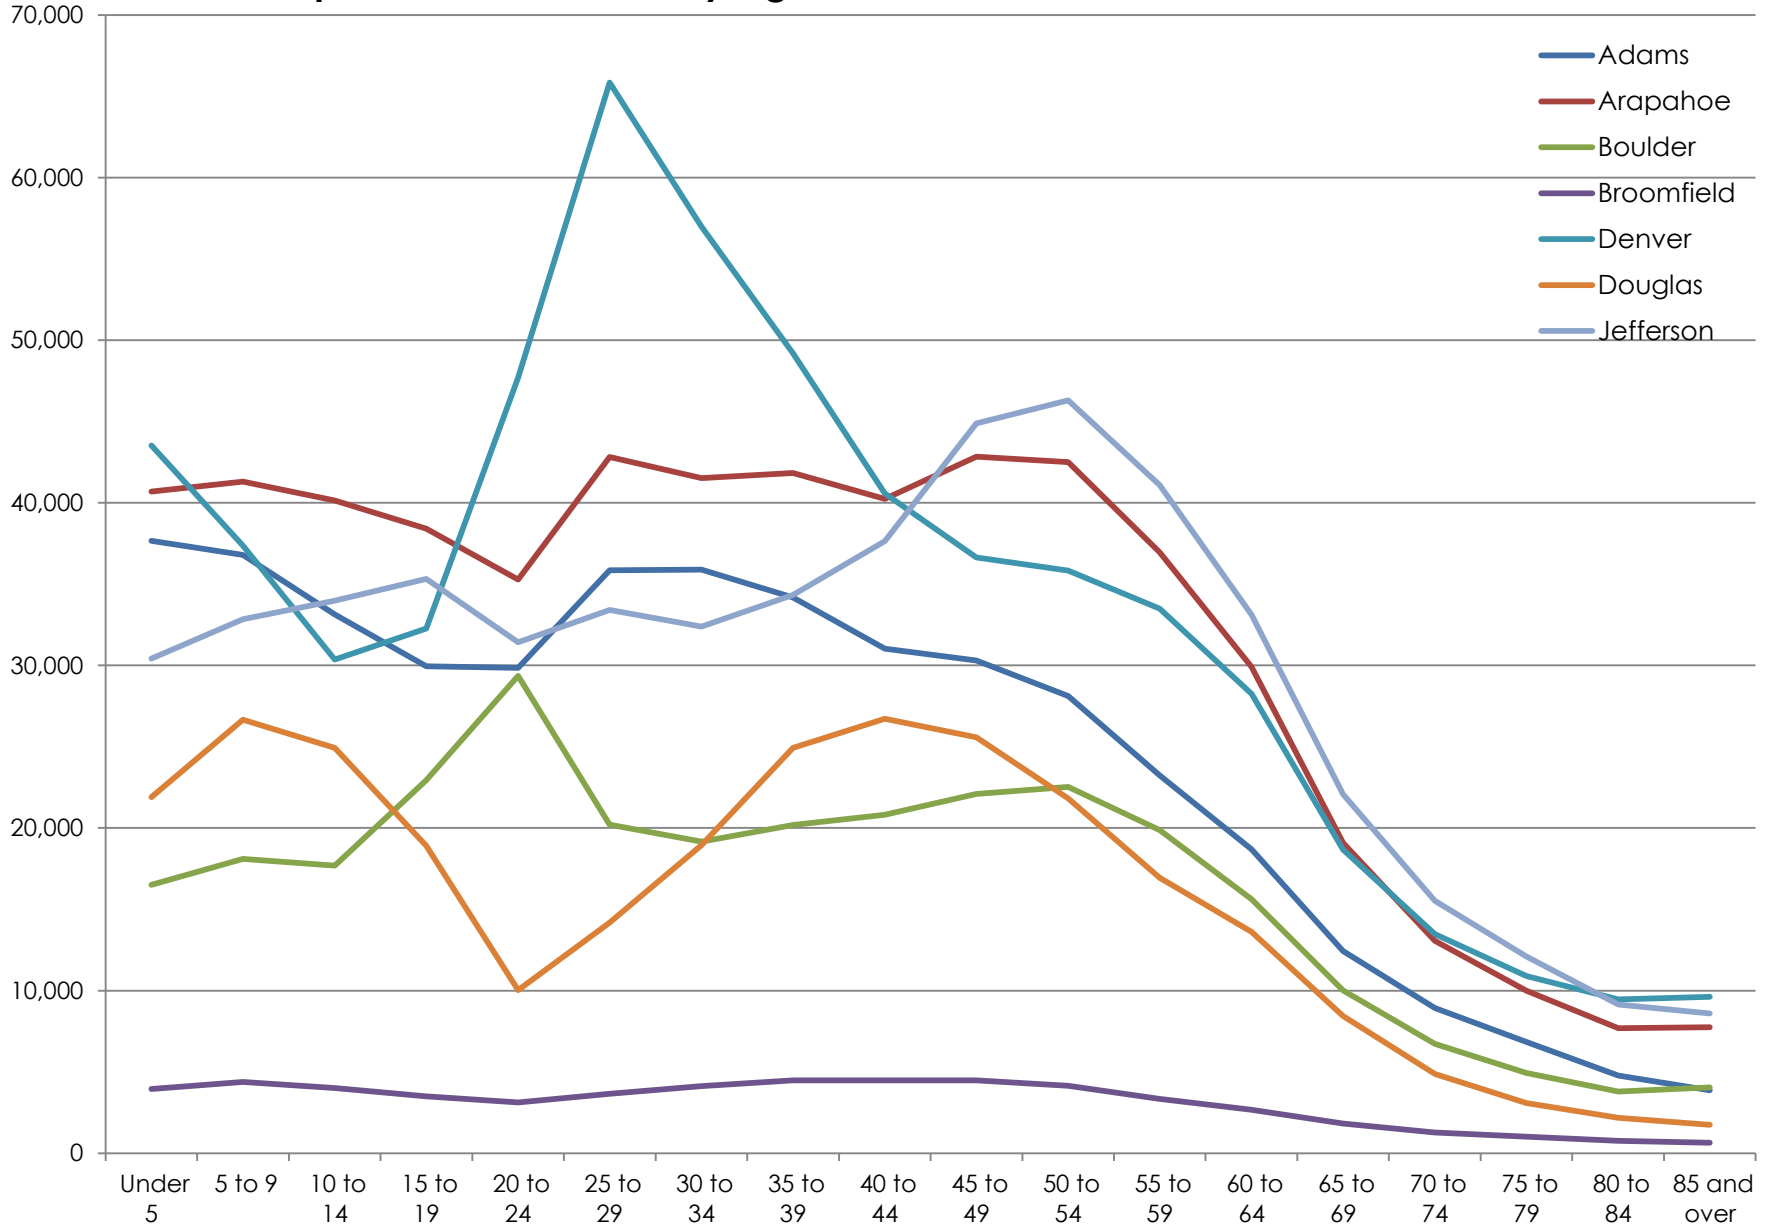

# Population Distribution by Age for Metro Denver Counties, 2010

Data source: U.S. Census Bureau.